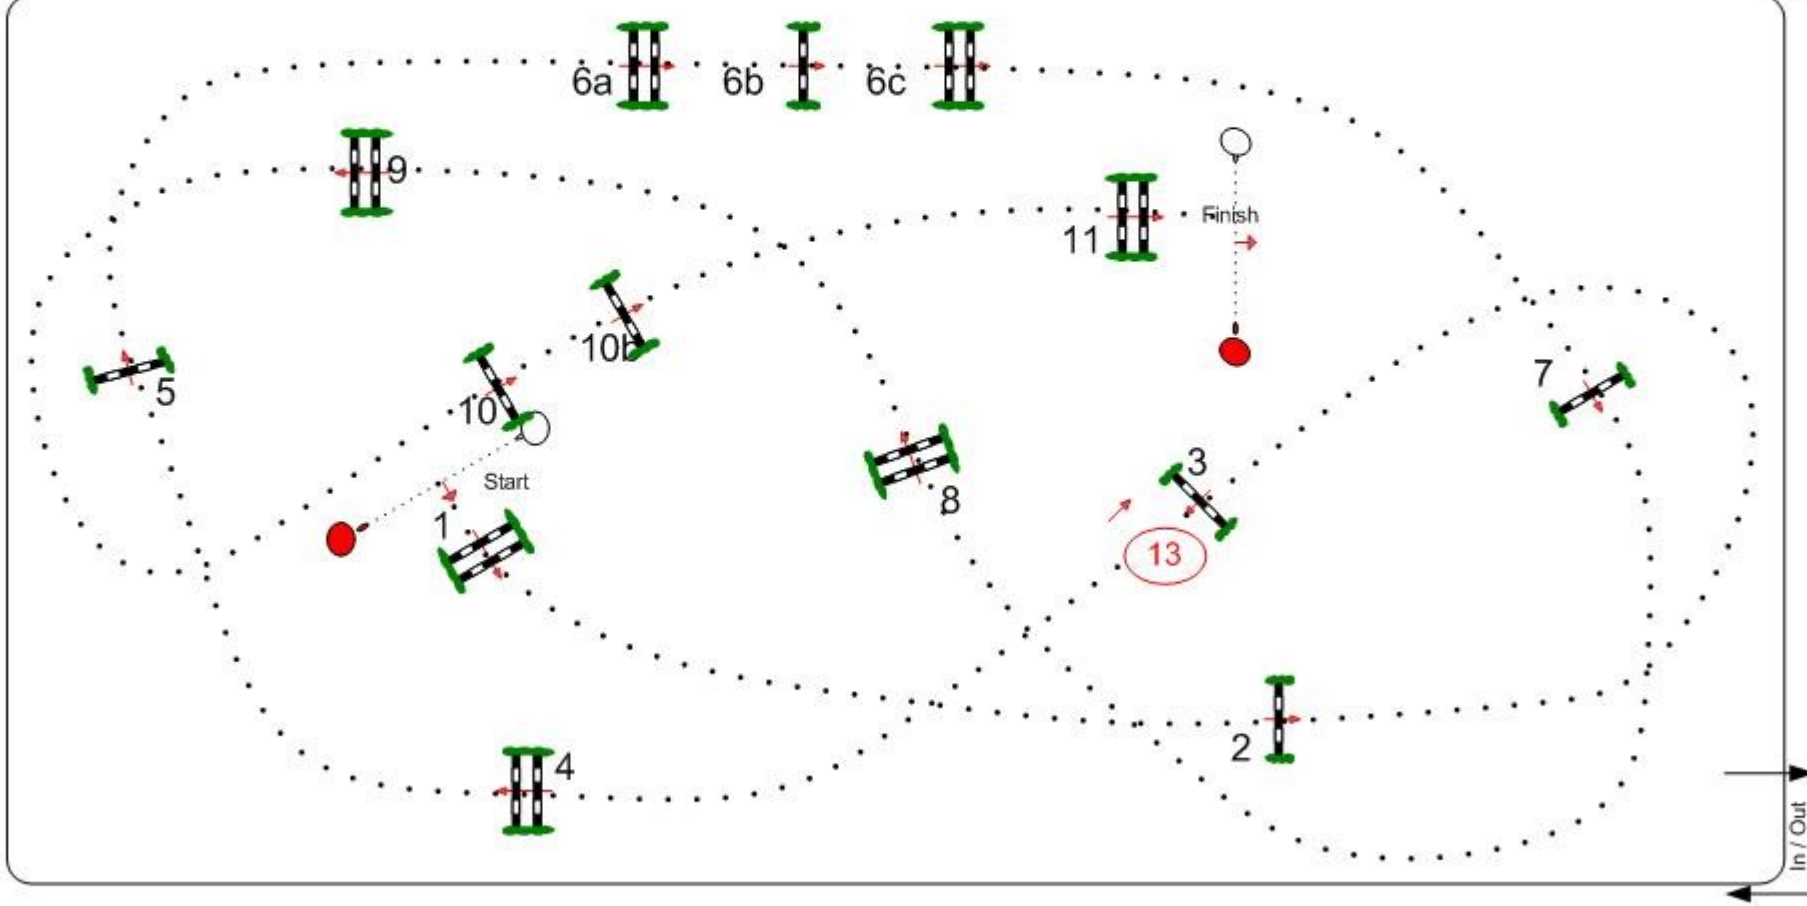

National RG: 7

FEI RG / Art.

Height: m

Speed: 350 m/min

Length: 490 m

Time allowed: 84 sec

Time limit: 168 sec

Obstacles: 11

Efforts: 14

Penalty sec

Closed combination:

1st Jump-off:

1-13-8-9-10a10b-11

Length: 240 m

Time allowed: 42 sec

Time limit: 84 sec

2nd Jump-off:

Length: 0 m

Time allowed: 0 sec

Time limit: 0 sec

Giuria